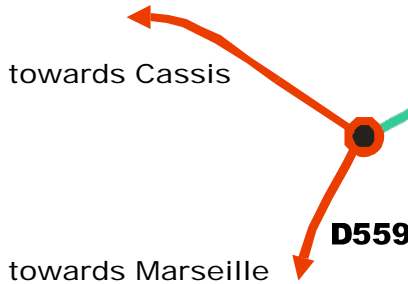

Luminy Biotech Entreprises
Parc Scientifique de Luminy
13 009 Marseille

Phone : + 33 (0)4 91 82 82 82
Fax : + 33 (0)4 91 82 82 89
E-mail : info@trophos.com