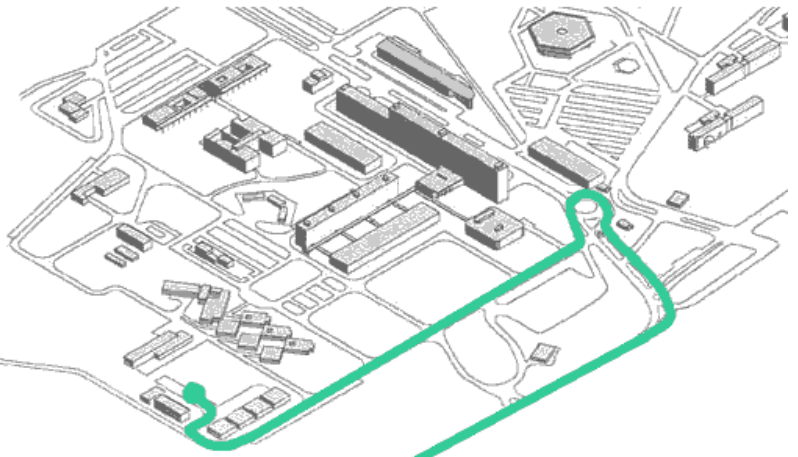

Luminy Biotech Entreprises  
Parc Scientifique de Luminy  
13 009 Marseille

Phone : + 33 (0)4 91 82 82 82  
Fax : + 33 (0)4 91 82 82 89  
E-mail : info@trophos.com

on the Luminy Campus:

Pass the entry gate, turn left at the first roundabout and continue straight ahead. Trophos is located on the right at the end of the street.

From the Airport :

- take the A7 towards Marseille for 7 km
- at the intersection, take the A55 towards Marseille for 14 km
- take the Prado-Carénage tunnel
- from the Prado, follow the D559 towards Cassis-Luminy
- at the Luminy roundabout, go straight ahead until you reach the university campus